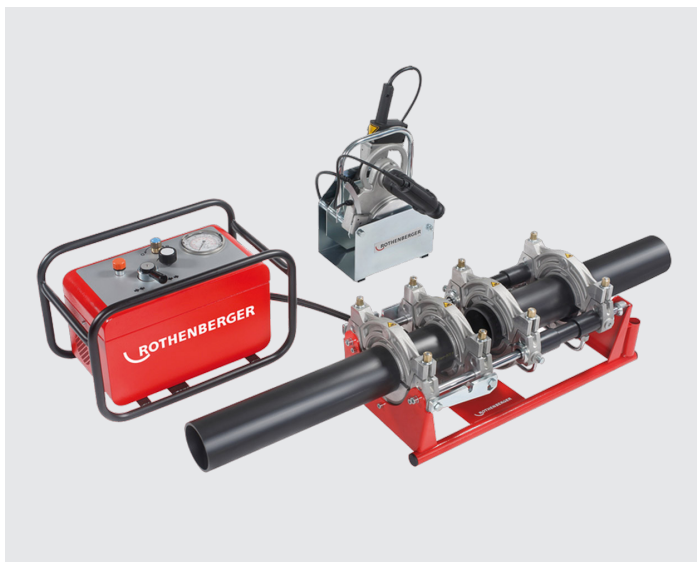

VOLQUETE 8 X 2

MARCA
VOLVO, SCANIA, MERCEDEZ

CAPACIDAD
17M3, 20M3, 22M3

A yellow excavator and a yellow wheel loader are positioned at a construction site. The excavator is on the left, and the wheel loader is on the right. The background shows a large pile of earth and a hazy sky. The entire image has a yellow tint.

MAQUINAS AMARILLAS

CARGADOR FRONTAL

Marca
CAT, VOLVO, KOMATSU

Capacidad
3.4 M3

EXCAVADORA

Marca
CAT, KOMATSU, VOLVO

Potencia Bruta
98kw

RETRO- EXCAVADORA

Modelo
SHD630

Rango de trabajo
315, 355, 400, 450, 500, 560, 630 mm

ROTHENBERGER P630

Modelo
P630B

Rango de trabajo
315 – 630 mm. de diámetro.

A construction site showing the installation of a large, corrugated HDPE pipe. A white truck with a crane is positioned on the left, lifting the pipe into a trench. Several workers in safety gear are visible, some standing near the pipe and others further back. The background shows a large mound of earth and several cranes under a hazy sky. The entire image has a warm, yellowish tint.