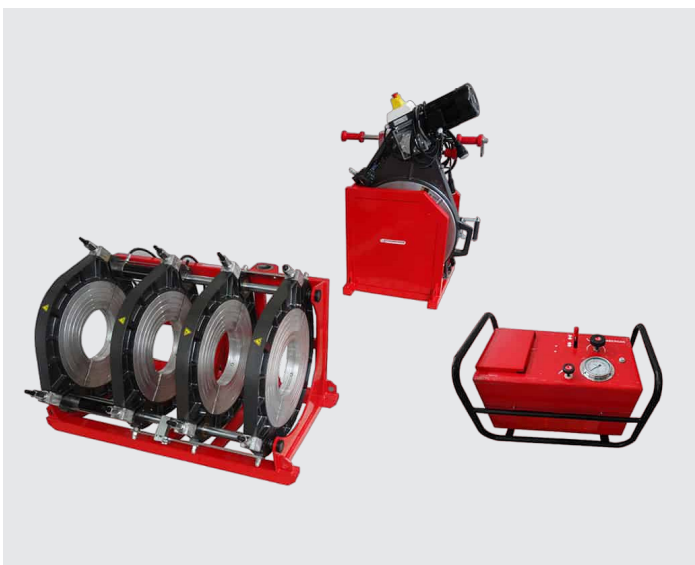

MAQUINAS AMARILLAS

CARGADOR FRONTAL

Marca
CAT, VOLVO, KOMATSU

Capacidad
3.4 M3

EXCAVADORA

Marca
CAT, KOMATSU, VOLVO

Potencia Bruta
98kw

RETRO- EXCAVADORA

Modelo
SHD630

Rango de trabajo
315, 355, 400, 450, 500, 560, 630 mm

ROTHENBERGER P630

Modelo
P630B

Rango de trabajo
315 – 630 mm. de diámetro.

A construction site showing the installation of a large, corrugated HDPE pipe. A white truck with a crane is positioned on the left, lifting the pipe into a trench. Several workers in safety gear are visible, some standing near the pipe and others further back. The background shows a large mound of earth and several cranes under a hazy sky. The entire image has a warm, yellowish tint.