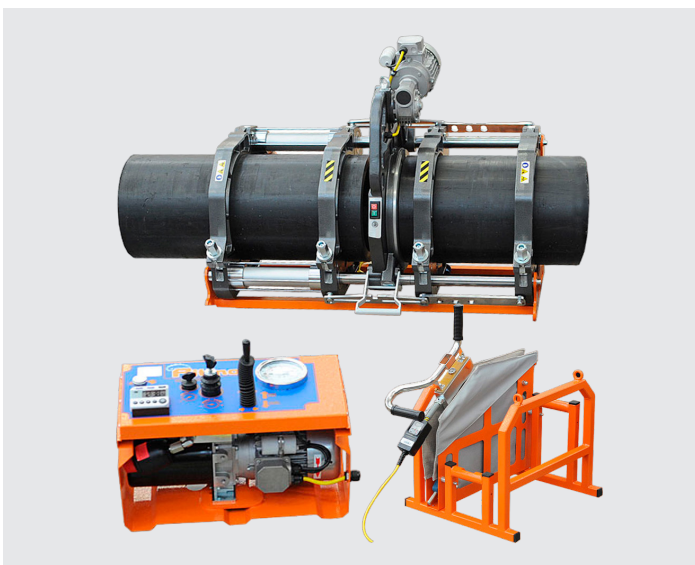

RTIMO BASIC

Modelo
BASIC 355

Rango de trabajo
4" IPS -14"DIPS